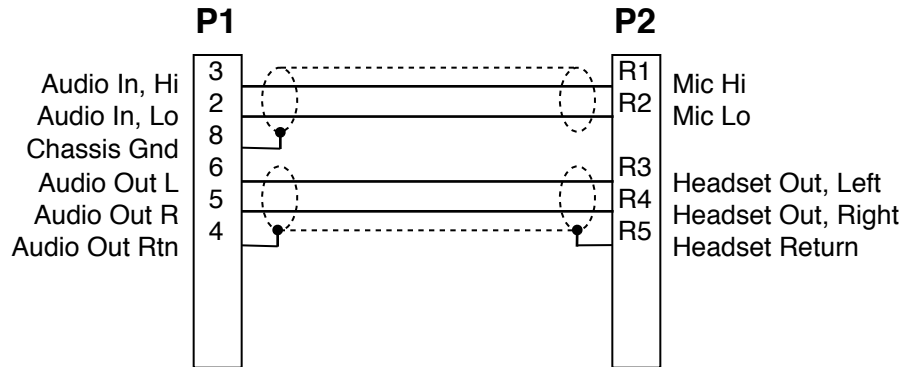

P/N: CA-D15M-TJ105-L-B_01

Length in Feet

Assembly Notes

- (1) P1: Male, metal, DB-15 connector. Includes metal chrome backshell, strain relief & male screwlock assembly.
- (2) P2: Female, Nexus TJ-105 (U385/U, M641/22-01) with strain relief.
- (3) Cable: Low capacitance, shielded, audio cable.
P/N: Canare MR202-2AT
- (4) Wire as shown in schematic.

Rev	Date	Originator	Description
01	12-10-09	NAK	Original

		ADVANCED SIMULATION TECHNOLOGY inc. 500A Huntmar Park Drive, Herndon, VA 20170 www.asti-usa.com
Cage Code	OVFW3	
Title	ACU2 to TJ-105 for stereo headsets	
Dwg #	CA-D15M-TJ105-L-B_01	
Sheet	1 of 1	